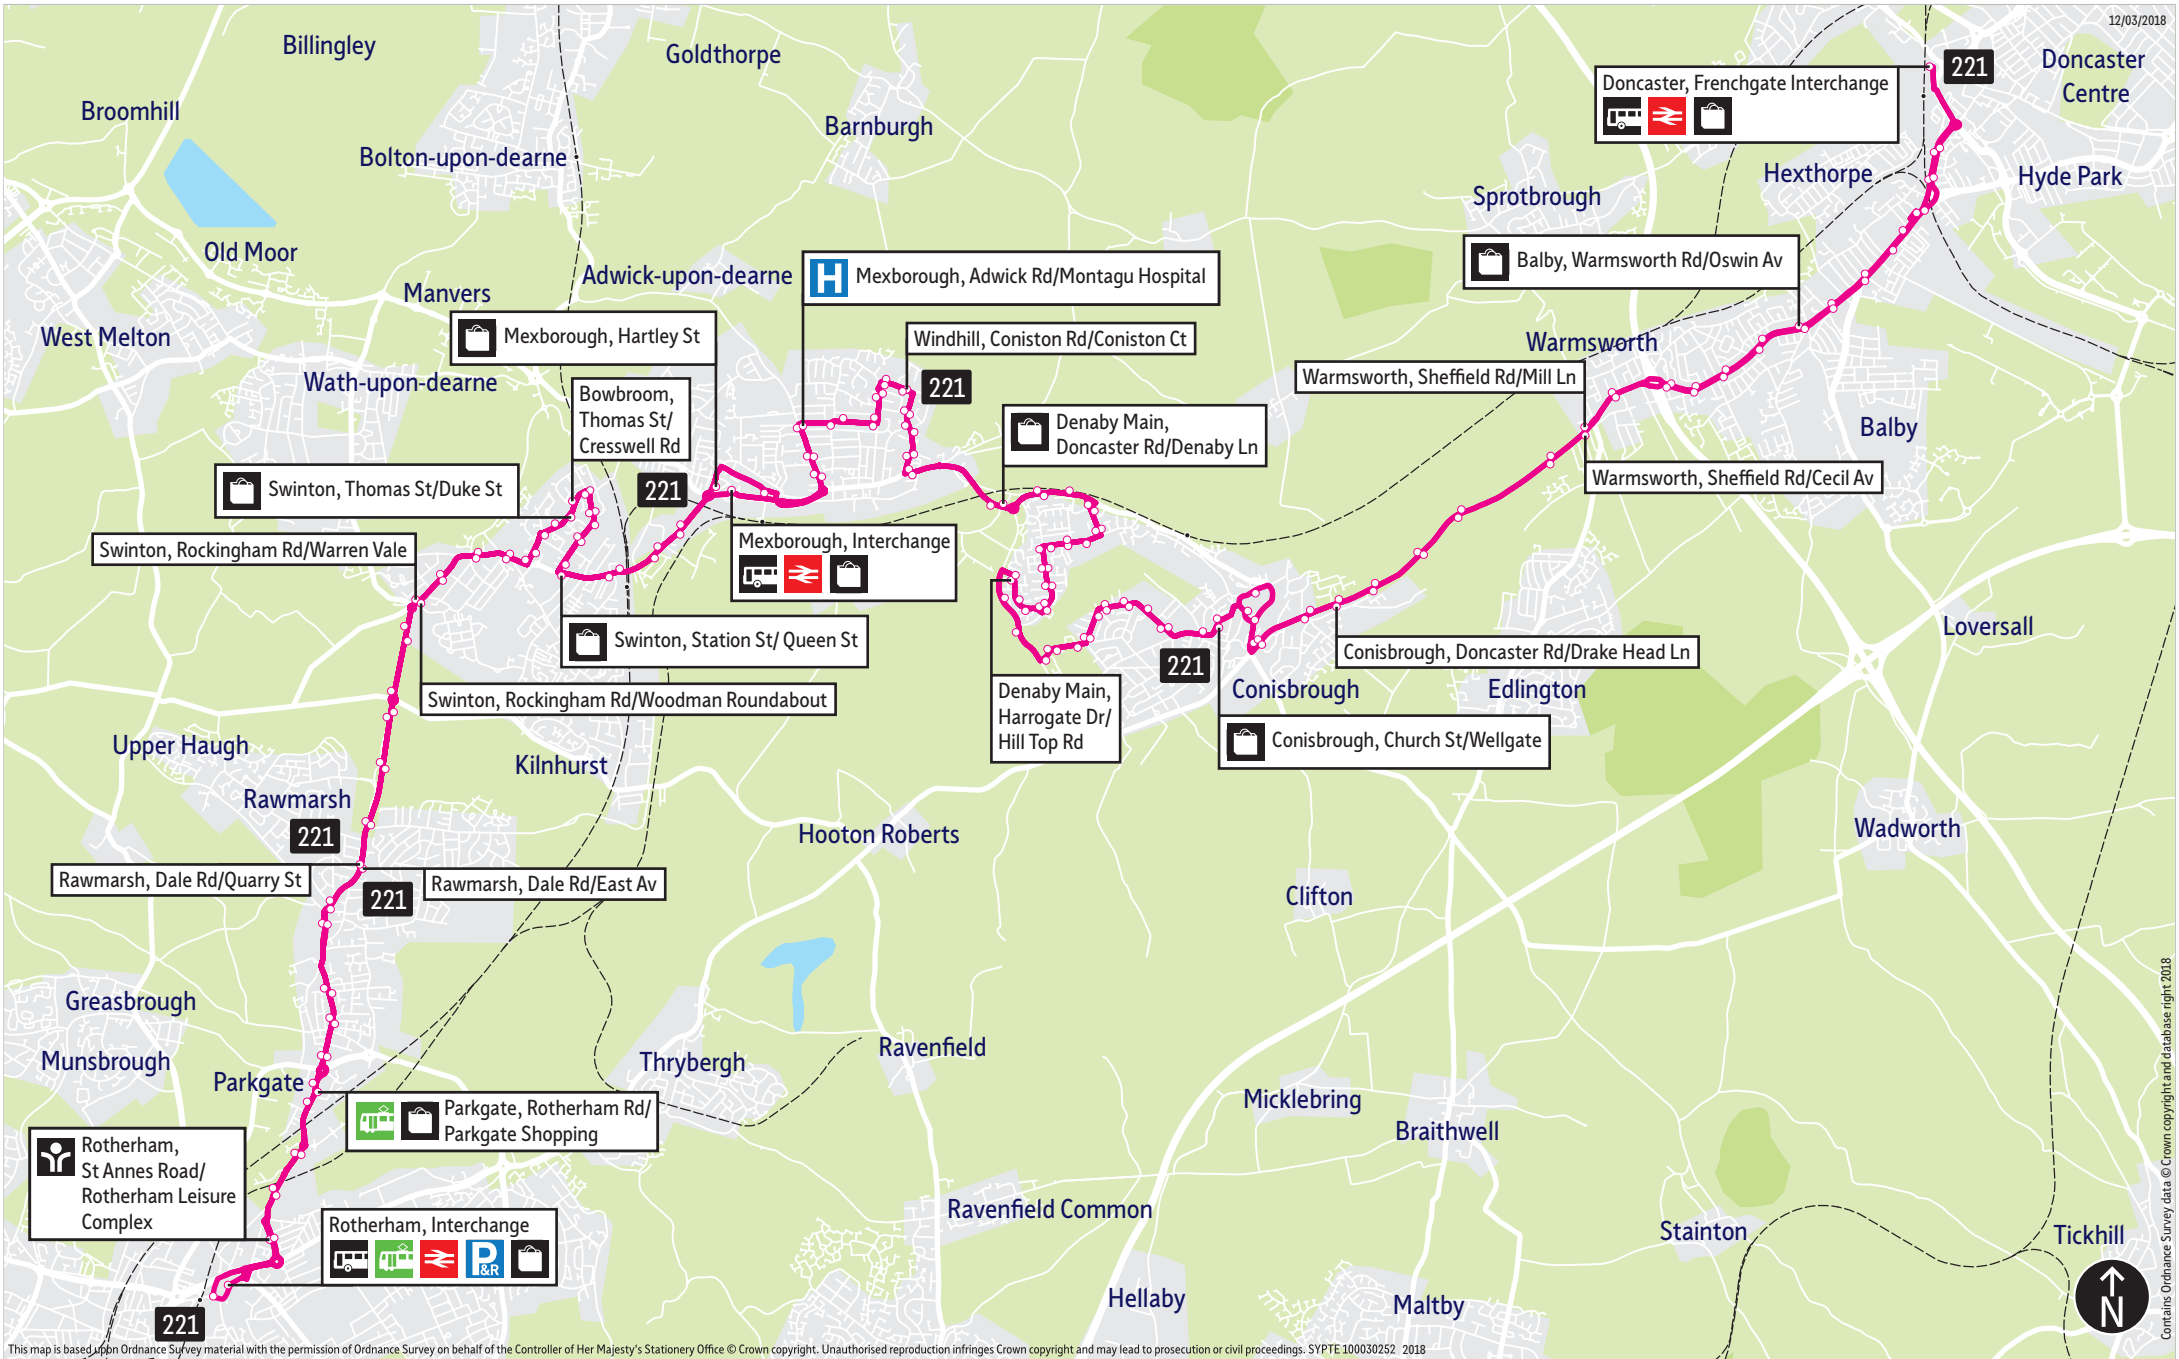

Bus route map for service 221

= Terminus point

 = Public transport

 = Shopping area
 = Bus route & stops
 = Rail line & station
 = Tram route & stop